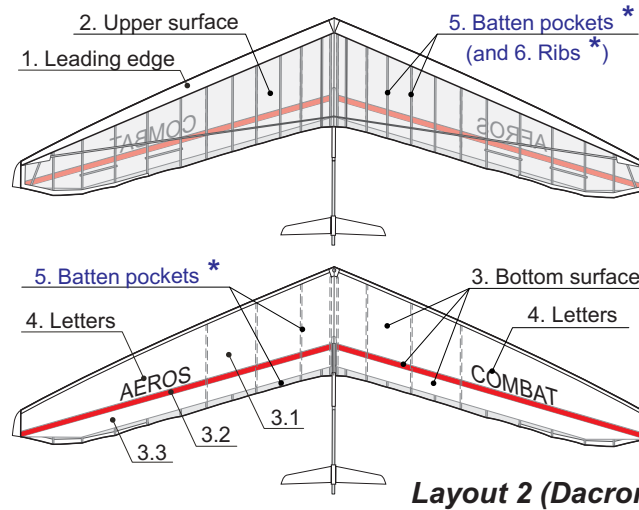

Layout 1 (ODL)**

Layout 2 (Dacron)

WING SIZE	Pilot clip weight, kg/lb		Wing weight w/o bags, kg/lb
	optimal	max.	
12.4 <input type="checkbox"/>	75 / 166	90 / 198	33.0 / 73
12.7 <input type="checkbox"/>	95 / 178	100 / 220	33.5 / 74
13.5 <input type="checkbox"/>	105 / 231	110 / 243	34.5 / 77
14.2 <input type="checkbox"/>	105 / 231	115 / 254	35.0 / 78

Combat GT is manufactured with a tail only

* Ribs (6) are not represented on picture, default color for batten pockets (5) and ribs (6) is white.

** Layout 1 (ODL) is available for the wing sizes 12.7 and 13.5 only!

MAIN PARTS AND OPTIONS

Uprights (Slipstream)	Speedbar	Speedbar position	Hang connection	Other options
Black <input type="checkbox"/>	Carbon <input type="checkbox"/>	Front (standard) <input type="checkbox"/>	Standard <input type="checkbox"/>	Movable CG <input type="checkbox"/>
Silver <input type="checkbox"/>	Alu profile <input type="checkbox"/>	Rear <input type="checkbox"/>	Direct <input type="checkbox"/>	LE carbon inserts <input type="checkbox"/>